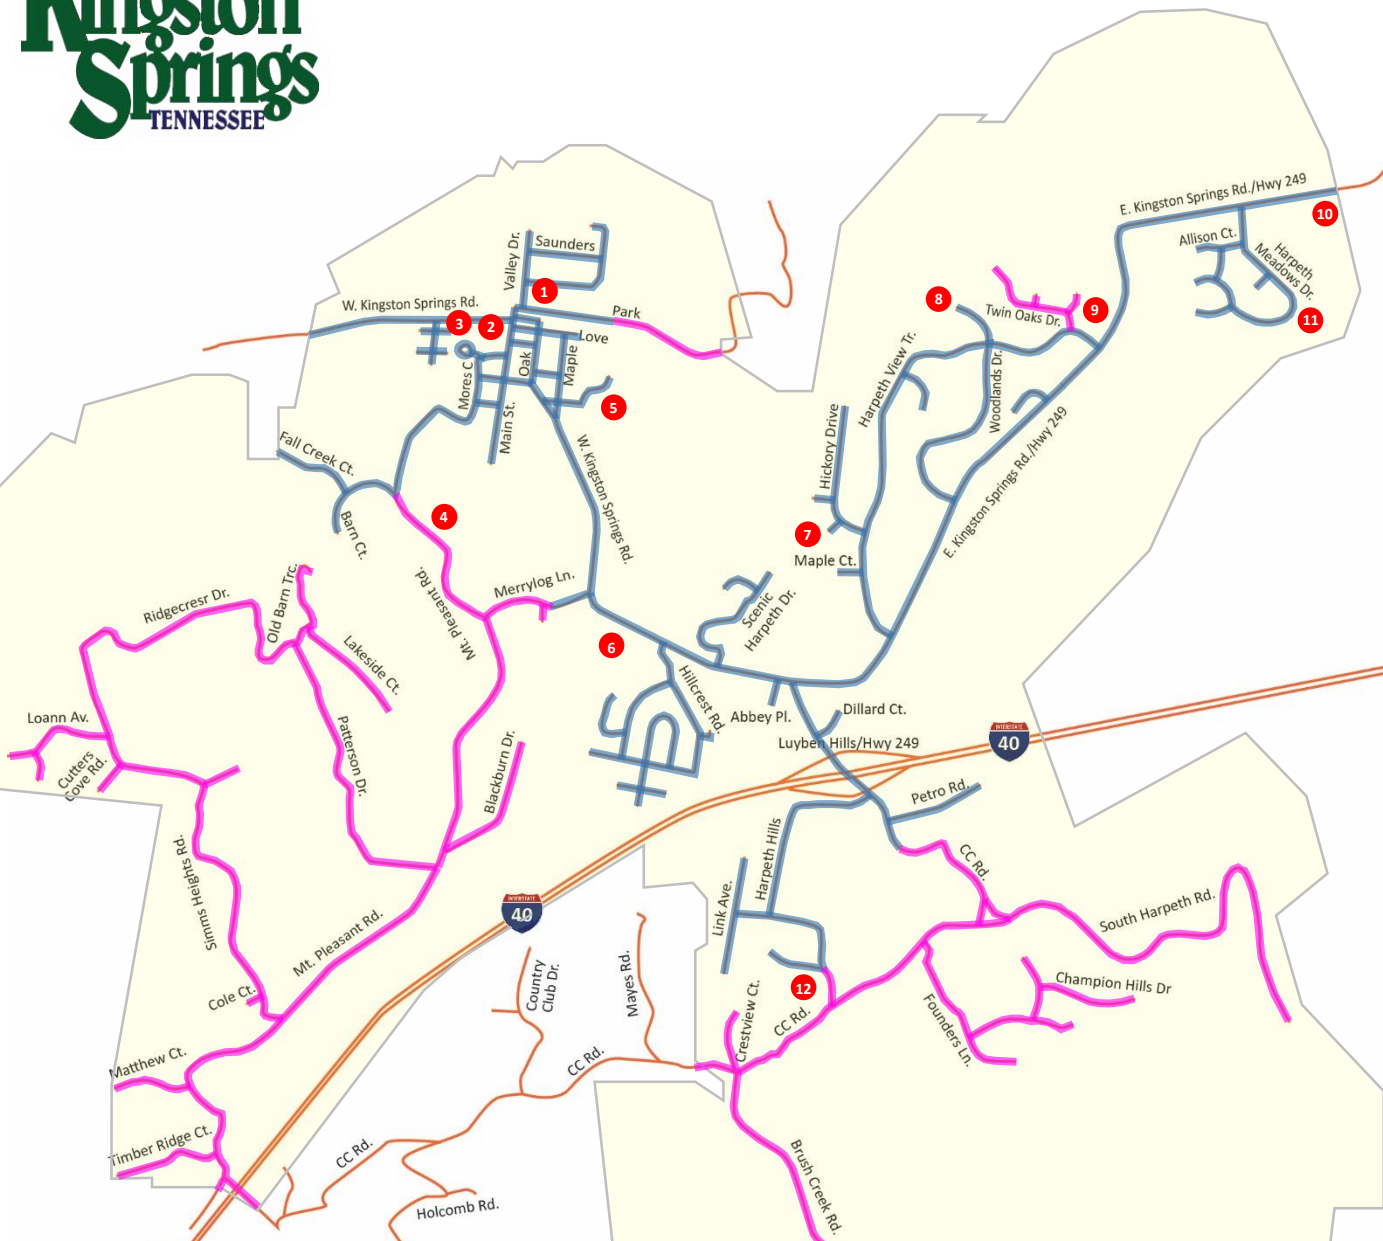

Kingston Springs Sewer Service

 Town Sewer Service

 No Sewer Service

 City Limits

Kingston Springs Sewer Service

Pump Stations

- | | |
|-----------------|----------------------|
| 1. Valley Drive | 7. Acorn Ct. |
| 2. Bateman | 8. Woodlands Dr. |
| 3. West KS Road | 9. Twin Oak |
| 4. Mt. Pleasant | 10. East KS Road |
| 5. Cemetery Rd | 11. Harpeth Meadows. |
| 6. KSES | 12. Harpeth Hills |

 Town Sewer Service

 No Sewer Service

 City Limits