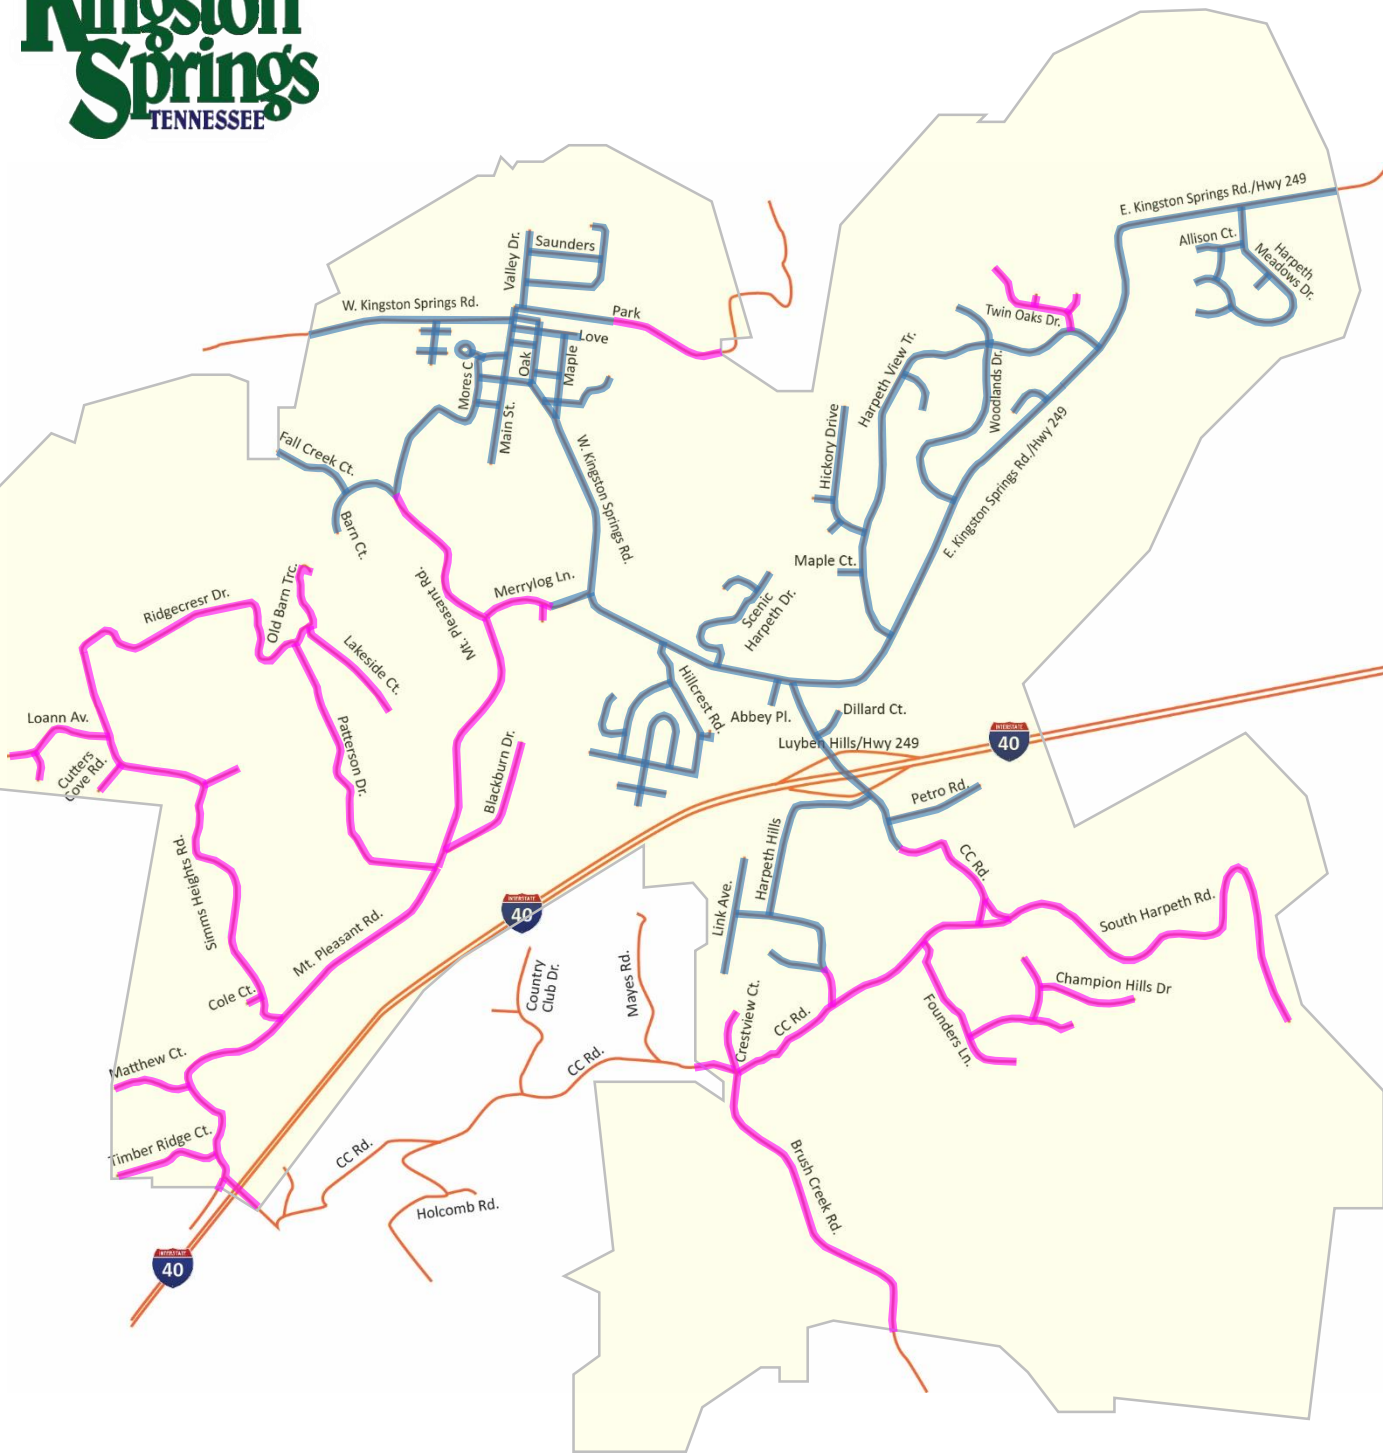

Kingston Springs Sewer Service

 Town Sewer Service

 No Sewer Service

 City Limits

Kingston Springs Sewer Service

Pump Stations

- | | |
|-----------------|----------------------|
| 1. Valley Drive | 7. Acorn Ct. |
| 2. Bateman | 8. Woodlands Dr. |
| 3. West KS Road | 9. Twin Oak |
| 4. Mt. Pleasant | 10. East KS Road |
| 5. Cemetery Rd | 11. Harpeth Meadows. |
| 6. KSES | 12. Harpeth Hills |

 Town Sewer Service

 No Sewer Service

 City Limits